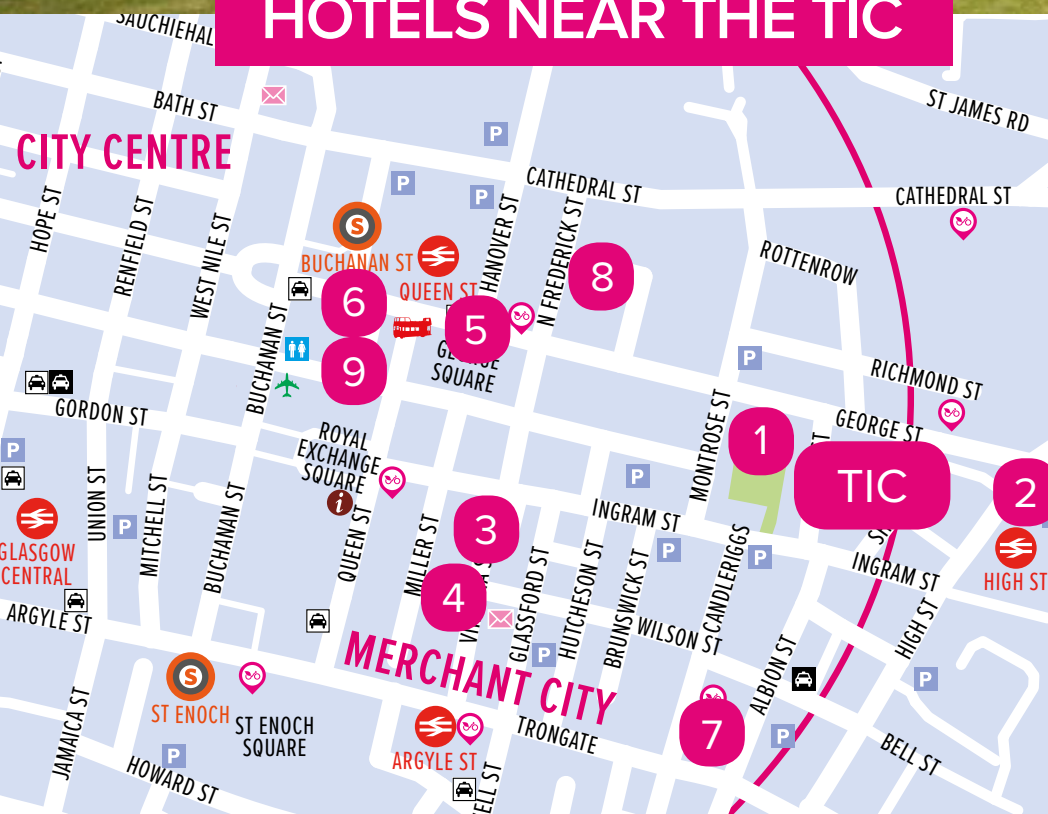

HOTELS NEAR THE TIC

1. Premier Inn George Square
2. Moxy Hotel
3. Mercure Hotel
4. Ibis Styles
5. Millennium Hotel
6. Carlton George
7. Fraser Suites
8. Z Hotel
9. Native Glasgow at the Anchor Line

BOOK NOW

Book via peoplemakeglasgow.com/findahotel for best available rates. Glasgow has very high occupancy levels for hotel rooms due to the large number of events in the city.

Delegates are advised to book early to guarantee availability at their preferred hotel.